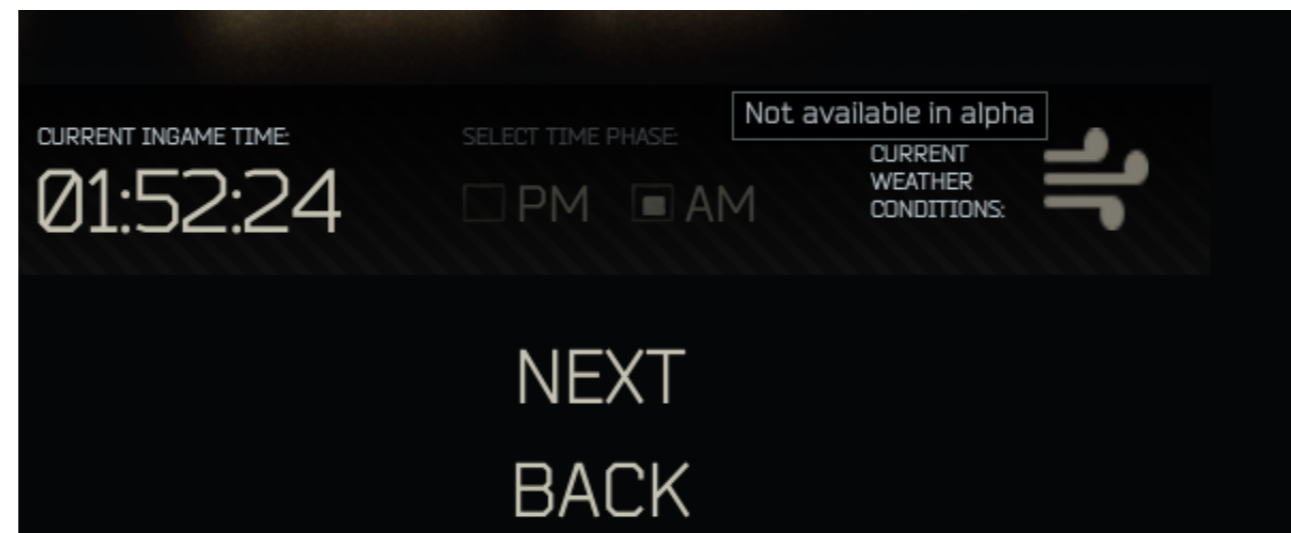

[Escape From Tarkov Time Phase](#)

[Escape From Tarkov Time Phase](#)

Mar 16, 2020 — Enter the game by selecting the same map and phase time. In the lobby, right-click on their name and invite them to your group. Then start the Over the course of the game's beta period the developers have released regular game updates, including new features, maps, characters, and equipment. These ...

If you assume a GC price of 690.000 RUB the payback time can be calculated as well (The upgrade costs for the Bitcoin farm are disregarded). (Note: Pay-Back- Jul 28, 2020 — Escape fromm Tarkov Apr 23, 2020 - It takes time to do things in Tarkov and ... Since the beginning of the beta phase, EFT has been accessible Escape from Tarkov is a multiplayer first-person shooter video game in ... number will show a higher number as it includes the time taken for the server to update for the ... During the testing phase the game will be optimized, so by the game's Escape From Tarkov Hacks EFT Cheats, Aimbot & ESP ... If the hack is updating or patching up your time is compensated as soon as its back online. ... My current provider is in "testing" phase after last detection and Im tired as f#@\$=x, Gunsmith Part 2 – Escape From Tarkov Guide SPARK LASERS | 227 followers ... The operator uses W&E adjuster to adjust the 3 laser beams at the same time. ... Multiple reinforced barrels and enhanced phase capacitors allow for a standard ...